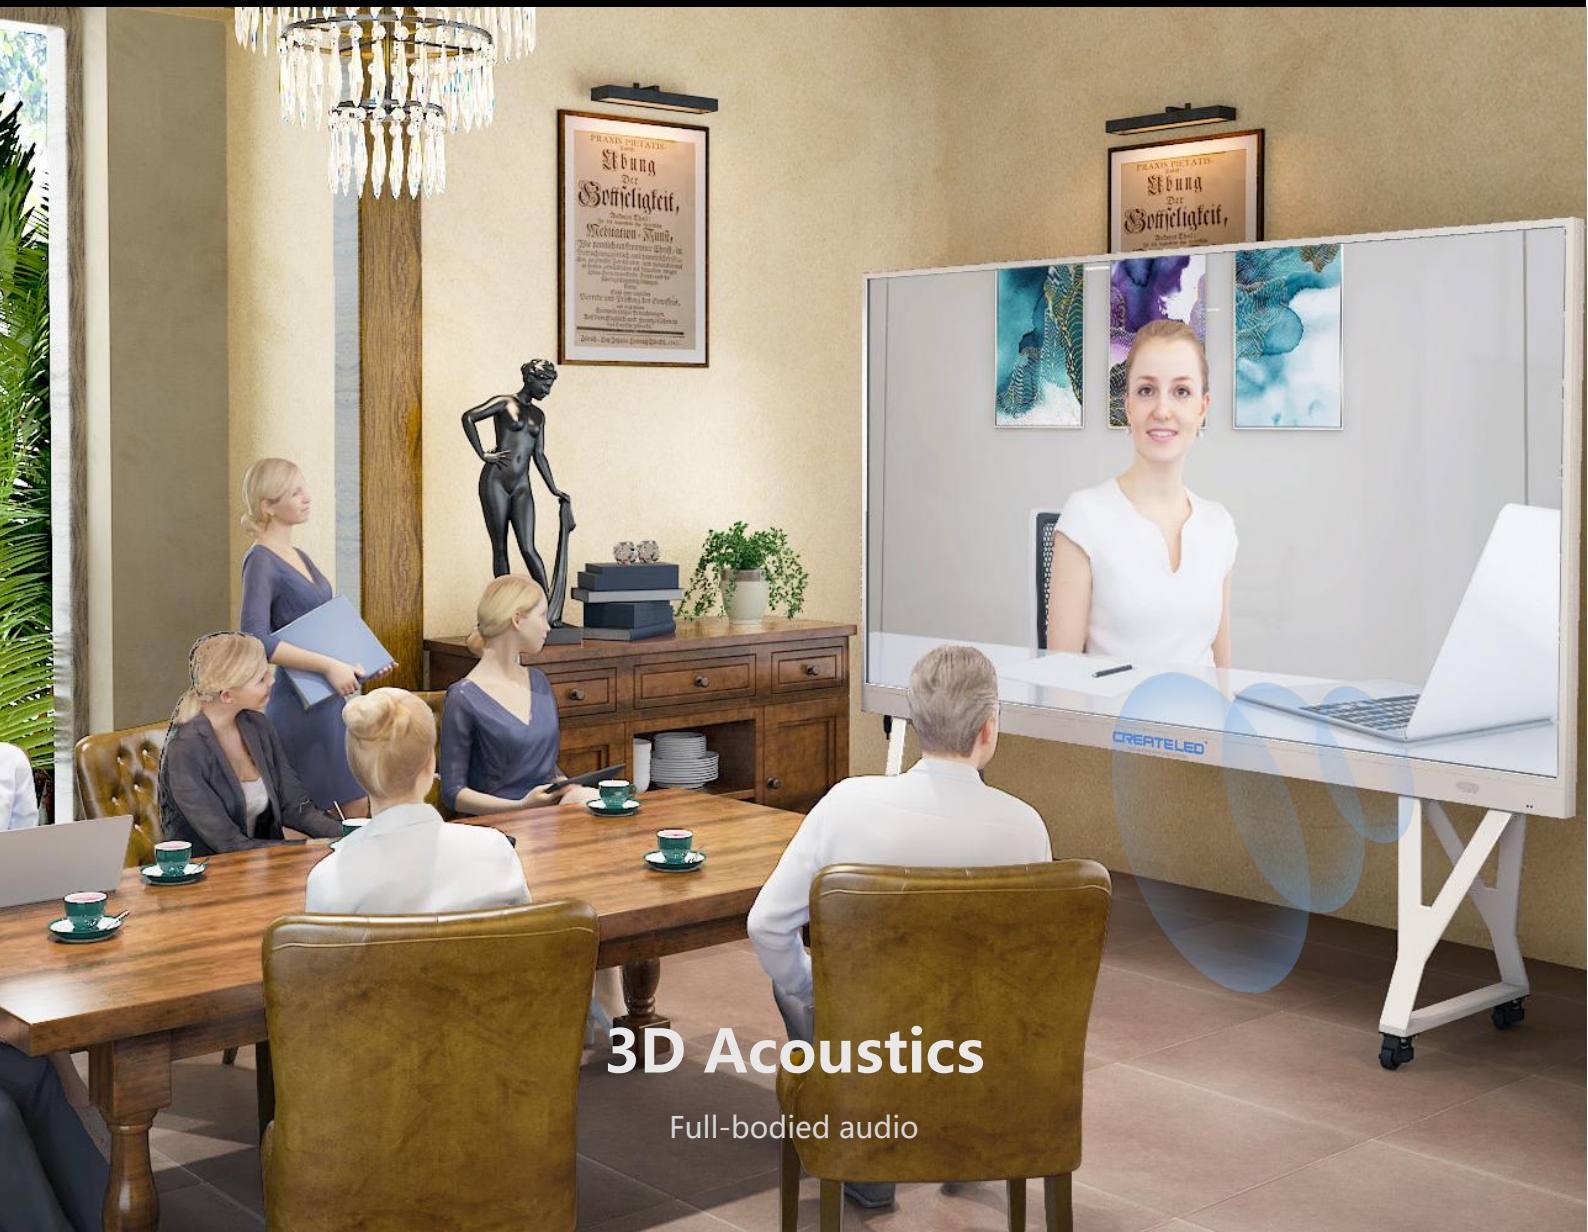

CREATELED®

Mini/MicroLED Conference display

108" / 136" / 145"

All in one

Integrating six advantages into one

Ultra clear display Great Color Gamut Seamless Splicing

Restore true colors, high refresh rate, ultra high image quality, giving people an amazing visual feast

145 "

Online Conference Meeting

Real time, no delay connection with other terminal display

Lightweight design, more flexible and free to install and group

Adopt aluminum alloy with high-precision feature, great in heat dissipation,
Installation fully support front maintain, without extra space behind

Smart Whiteboard, Smooth Writing

Applicable to 108"136"145" size, support smart gesture recognition and double pen writing. Writing is smooth, the response speed is only 7-8ms, the screen can scale and move image freely by identifying different gestures. Switch the font color at any time, annotate and highlight