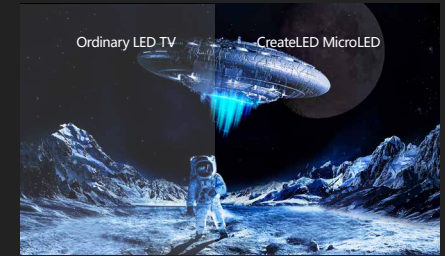

## AI Image Intensification Algorithm

› Unique FPGA image enhancement chip, using AI generative algorithm, to increase edge sharpness and image details, resulting in clear and sharp images.

## Dynamic Contrast Enhancement

› AI engine examines and analyze each frame, then based on the image content, adjusting the dynamic range to increase contrast for more vivid and 3D-like images.

## HDR Wide Color Gamut

› Color expert fine tunes the image, combining HDR High Dynamic Range with low-blue-light and wide wide color gamut color gamut, to create a unique vivid CreateLED Color.