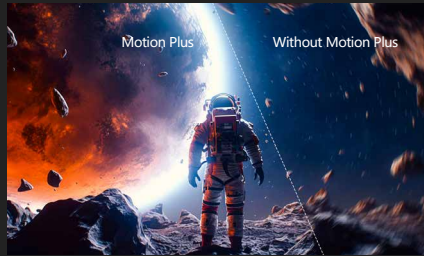

Automatic brightness adjustment

Motion-Plus

› The AI engine examines motion, generating new frames to reduce judder and blur, resulting in a rock-solid image while maintaining film-like quality.

HDR Wide Color Gamut

› Color expert fine tunes the image, combining HDR High Dynamic Range with low-blue-light and wide color gamut color gamut, to create unique vivid CreateLED Color.

Dynamic Contrast Enhancement

› The AI engine examines and analyze each frame, then based on the image content, adjusting the dynamic range to increase contrast for more vivid and 3D-like images.