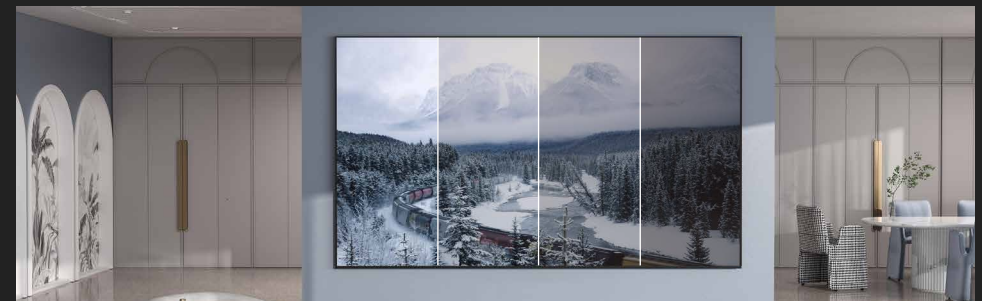

7 Display Modes

› Customize your viewing experience with 7 distinct display modes, from Standard to Living Room, Cinema, Photo, and Low Fatigue, plus 4 customizable presets for your unique preferences.