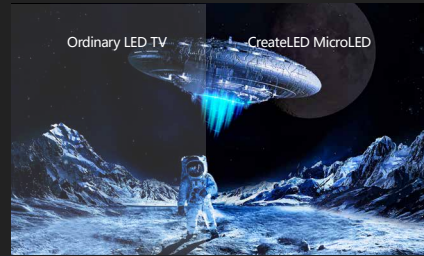

Automatic brightness adjustment

Motion-Plus

› The AI engine examines motion, generating new frames to reduce judder and blur, resulting in a rock-solid image while maintaining film-like quality.

HDR Wide Color Gamut

› Color expert fine tunes the image, combining HDR High Dynamic Range with low-blue-light and wide color gamut color gamut, to create unique vivid CreateLED Color.

Dynamic Contrast Enhancement

› The AI engine examines and analyze each frame, then based on the image content, adjusting the dynamic range to increase contrast for more vivid and 3D-like images.