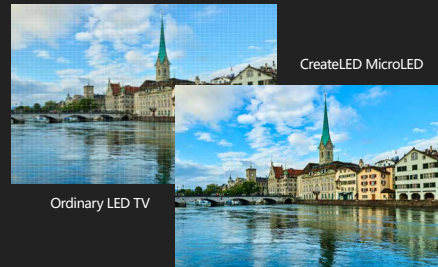

Noise Reduction Algorithm

› Adopts noise reduction algorithm, removing unwanted noise and MPEG blocks, adding the pleasing quality in the images.