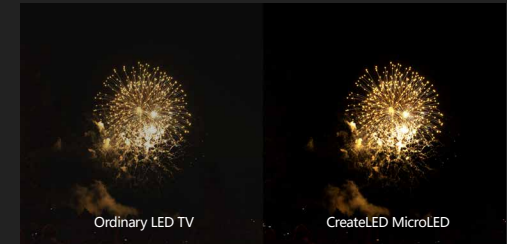

Low Blue-Light Emission

› Experience hardware-based blue-light reduction, which maintains color vibrancy and accuracy while protecting your eyes.

True Black

› Achieve the ultimate in black, where true black equates to complete screen-off, ensuring the deepest, most authentic darkness for a vivid contrast.